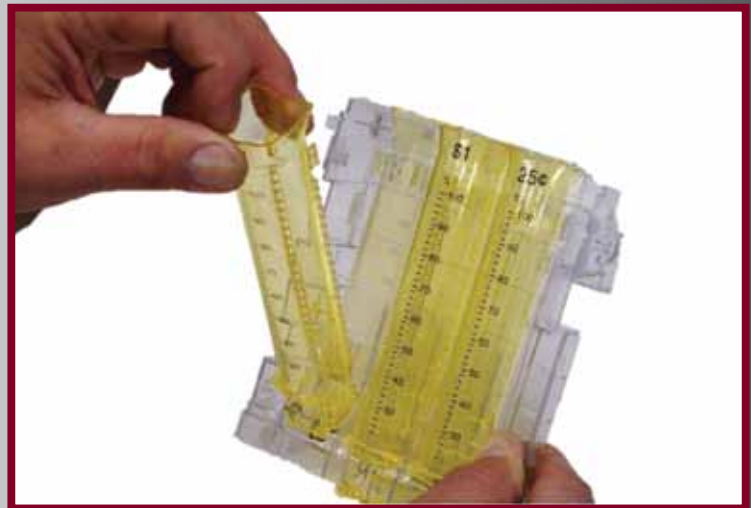

GUARDIAN GLX

The **GUARDIAN GLX** provides the best combination of advanced features and practical, day-to-day ease of use

Lift-out Cassette

KEY FEATURES

- ✓ **Advanced self-diagnostics**
- ✓ **Six self-replenishing tubes**
- ✓ **Field programmable tokens**
- ✓ **Easier coin loading**
- ✓ **Easy-touch keypad**
- ✓ **Preprogrammed payout configurations**

Plus, the GLX is backed by Coinco's worldwide sales and service.

GUARDIAN GLX

KEY BENEFITS

- Load coins quickly with **new lift-out cassette**
- **Highest change capacity** with six self-replenishing tubes
- **Redesigned coin payout** with single motor ratchet drive system
- **Add tokens** on site with field-tuning capability
- **Improved tube coin sensing** extends payout capabilities
- Accurate and **fast coin loading** with cassette illumination
- **Quick field change** of coin tubes - snap-out/snap-in with no tools needed
- **Fast menu access** via keypad plus LCD display